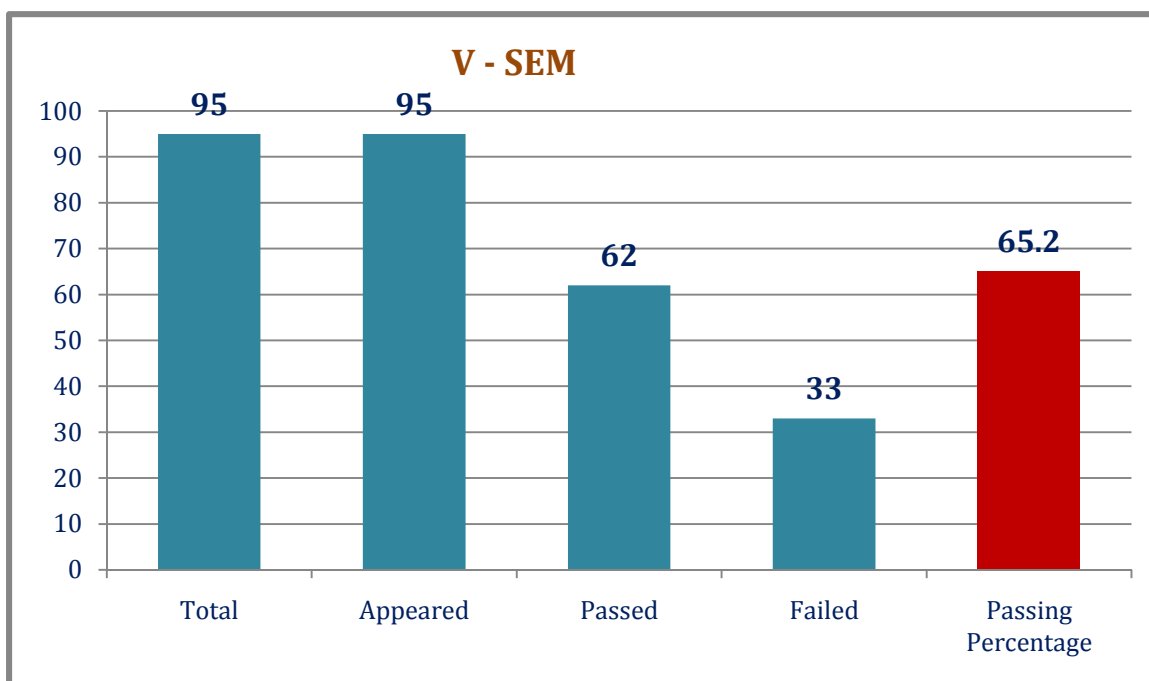

Academic Year 2017-18

Sem: III

Total	Appeared	Passed	Failed	Passing Percentage
104	104	67	37	64.4%

Academic Year 2017-18

Sem: V

Total	Appeared	Passed	Failed	Passing Percentage
95	95	62	33	65.2%

Academic Year 2017-18

Sem: VII

Total	Appeared	Passed	Failed	Passing Percentage
119	101	90	11	89.1%