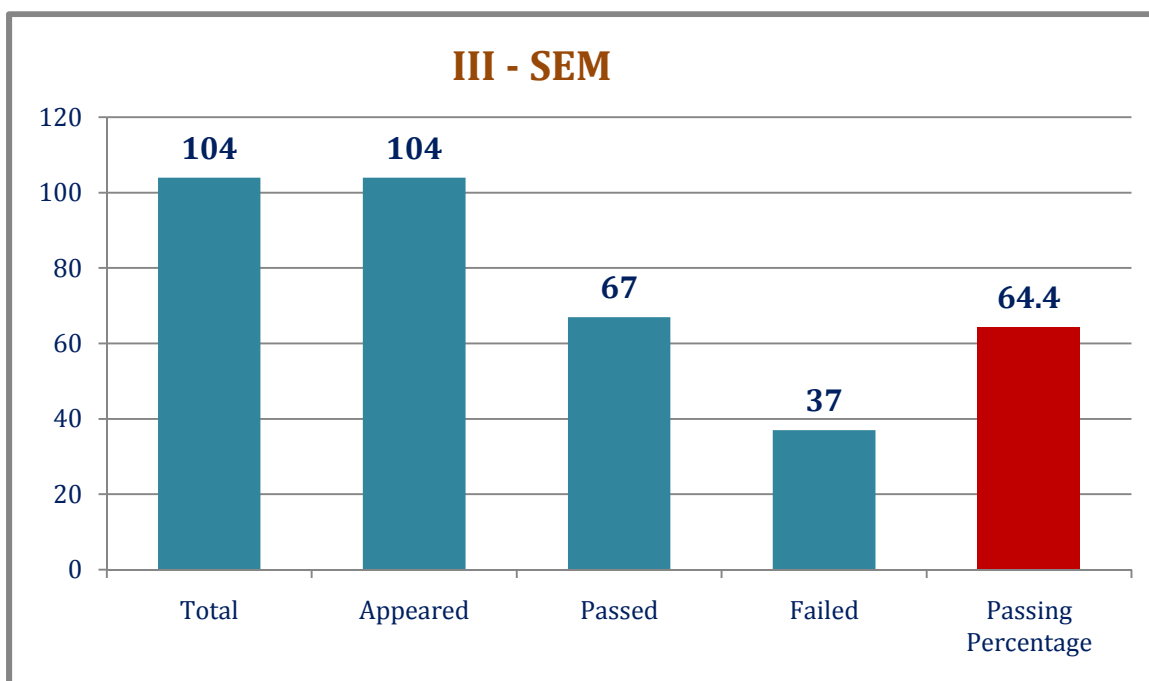

Academic Year 2017-18

Sem: III

Total	Appeared	Passed	Failed	Passing Percentage
104	104	67	37	64.4%

Academic Year 2017-18

Sem: V

Total	Appeared	Passed	Failed	Passing Percentage
95	95	62	33	65.2%

Academic Year 2017-18

Sem: VII

Total	Appeared	Passed	Failed	Passing Percentage
119	101	90	11	89.1%